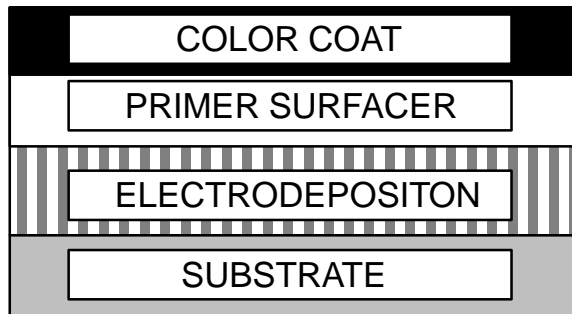

TWO-TONE COMBINATIONS:

COLOR CODE	TER	PAS	COR	CAM	AVL	CEL	SUP	PRV	RAV	4RN	TAC	T10	L-C	PAINT TYPE
2AB (1A5/1A6)														2A/2A
2AC (6M1/1A6)														2A/2A
27X (751/6M3)														2A/2A
28X (196/202)														2A/1

+ – Not available on Wagon

++ – Available on Coupe only

PAINT FILM CROSS SECTIONS:

PAINT TYPE #1

Solid Color – Non Clear Coat

Codes: 040, 041, 045, 056, 202, 3E5, 3E6, 3E7, 3H7, 3J6, 28x(202)

PAINT TYPE #2A

Metallic or Mica Color – Clear Coat

Codes: 1A0, 1A1, 1A2, 1A5, 1A6, 183, 191, 193, 196, 199, 204, 205, 3H4, 3H8, 3J8, 3K4, 3L3, 4K9, 4M4, 4M9, 6L3, 6M1, 6M3, 6N1, 6N5, 6N7, 6N8, 6P2, 6P3, 750, 751, 752, 754, 756, 8B6, 8E3, 8K0, 8K1, 8K4, 8K6, 8K8, 8K9, 8L6, 8L7, 923, 925, 926, 927, 2AB(1A5/1A6), 2AC(6M1/1A6) 27X(751/6M3), 28X(196)