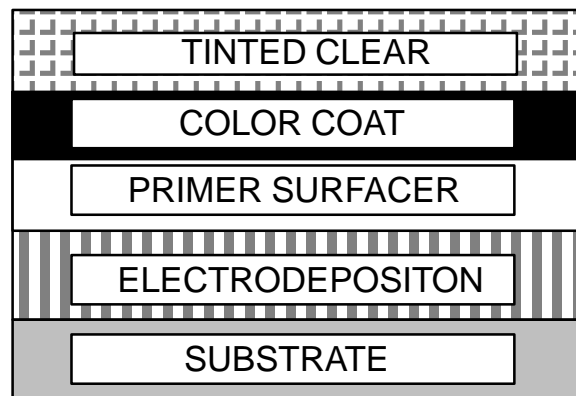

+ – Not available on Wagon

++ – Available on Coupe only

PAINT FILM CROSS SECTIONS:

PAINT TYPE #1

Solid Color – Non Clear Coat

Codes: 040, 041, 045, 056, 202, 3E5, 3E6, 3E7, 3H7, 3J6, 28x(202)

PAINT TYPE #2A

Metallic or Mica Color – Clear Coat

Codes: 1A0, 1A1, 1A2, 1A5, 1A6, 183, 191, 193, 196, 199, 204, 205, 3H4, 3H8, 3J8, 3K4, 3L3, 4K9, 4M4, 4M9, 6L3, 6M1, 6M3, 6N1, 6N5, 6N7, 6N8, 6P2, 6P3, 750, 751, 752, 754, 756, 8B6, 8E3, 8K0, 8K1, 8K4, 8K6, 8K8, 8K9, 8L6, 8L7, 923, 925, 926, 927, 2AB(1A5/1A6), 2AC(6M1/1A6) 27X(751/6M3), 28X(196)

PAINT TYPE #2B

Metallic or Mica Color – Clear Coat

Codes: 3J7

PAINT TYPE #3

Solid Color – Tinted Clear Coat

Codes: 3L2

PAINT TYPE #4

Three Stage Paint