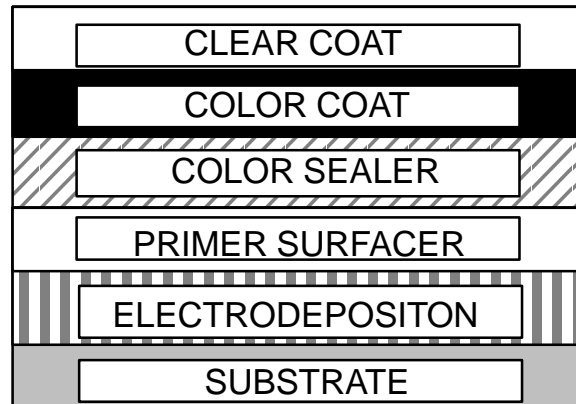

TWO-TONE COMBINATIONS:

COLOR CODE	TER	PAS	COR	CAM	AVL	CEL	SUP	PRV	RAV	4RN	TAC	T10	L-C	PAINT TYPE
2AB (1A5/1A6)														2A/2A
2AC (6M1/1A6)														2A/2A
27X (751/6M3)														2A/2A
28X (196/202)														2A/1

+ – Not available on Wagon

++ – Available on Coupe only

PAINT FILM CROSS SECTIONS:

PAINT TYPE #1

Solid Color – Non Clear Coat

Codes: 040, 041, 045, 056, 202, 3E5, 3E6, 3E7, 3H7, 3J6, 28x(202)

PAINT TYPE #2A

Metallic or Mica Color – Clear Coat

Codes: 1A0, 1A1, 1A2, 1A5, 1A6, 183, 191, 193, 196, 199, 204, 205, 3H4, 3H8, 3J8, 3K4, 3L3, 4K9, 4M4, 4M9, 6L3, 6M1, 6M3, 6N1, 6N5, 6N7, 6N8, 6P2, 6P3, 750, 751, 752, 754, 756, 8B6, 8E3, 8K0, 8K1, 8K4, 8K6, 8K8, 8K9, 8L6, 8L7, 923, 925, 926, 927, 2AB(1A5/1A6), 2AC(6M1/1A6) 27X(751/6M3), 28X(196)

PAINT TYPE #2B

Metallic or Mica Color – Clear Coat

Codes: 3J7

PAINT TYPE #3

Solid Color – Tinted Clear Coat

Codes: 3L2

PAINT TYPE #4

Three Stage Paint