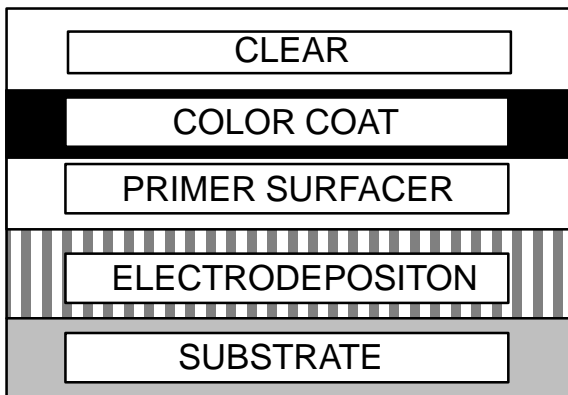

TWO-TONE COMBINATIONS:

COLOR CODE	TER	PAS	COR	CAM	AVL	CEL	SUP	PRV	RAV	4RN	TAC	T10	L-C	PAINT TYPE
2AB (1A5/1A6)														2A/2A
2AC (6M1/1A6)														2A/2A
27X (751/6M3)														2A/2A
28X (196/202)														2A/1

+ – Not available on Wagon

++ – Available on Coupe only

PAINT FILM CROSS SECTIONS:

PAINT TYPE #1

Solid Color – Non Clear Coat

Codes: 040, 041, 045, 056, 202, 3E5, 3E6, 3E7, 3H7, 3J6, 28x(202)

PAINT TYPE #2A

Metallic or Mica Color – Clear Coat

Codes: 1A0, 1A1, 1A2, 1A5, 1A6, 183, 191, 193, 196, 199, 204, 205, 3H4, 3H8, 3J8, 3K4, 3L3, 4K9, 4M4, 4M9, 6L3, 6M1, 6M3, 6N1, 6N5, 6N7, 6N8, 6P2, 6P3, 750, 751, 752, 754, 756, 8B6, 8E3, 8K0, 8K1, 8K4, 8K6, 8K8, 8K9, 8L6, 8L7, 923, 925, 926, 927, 2AB(1A5/1A6), 2AC(6M1/1A6) 27X(751/6M3), 28X(196)